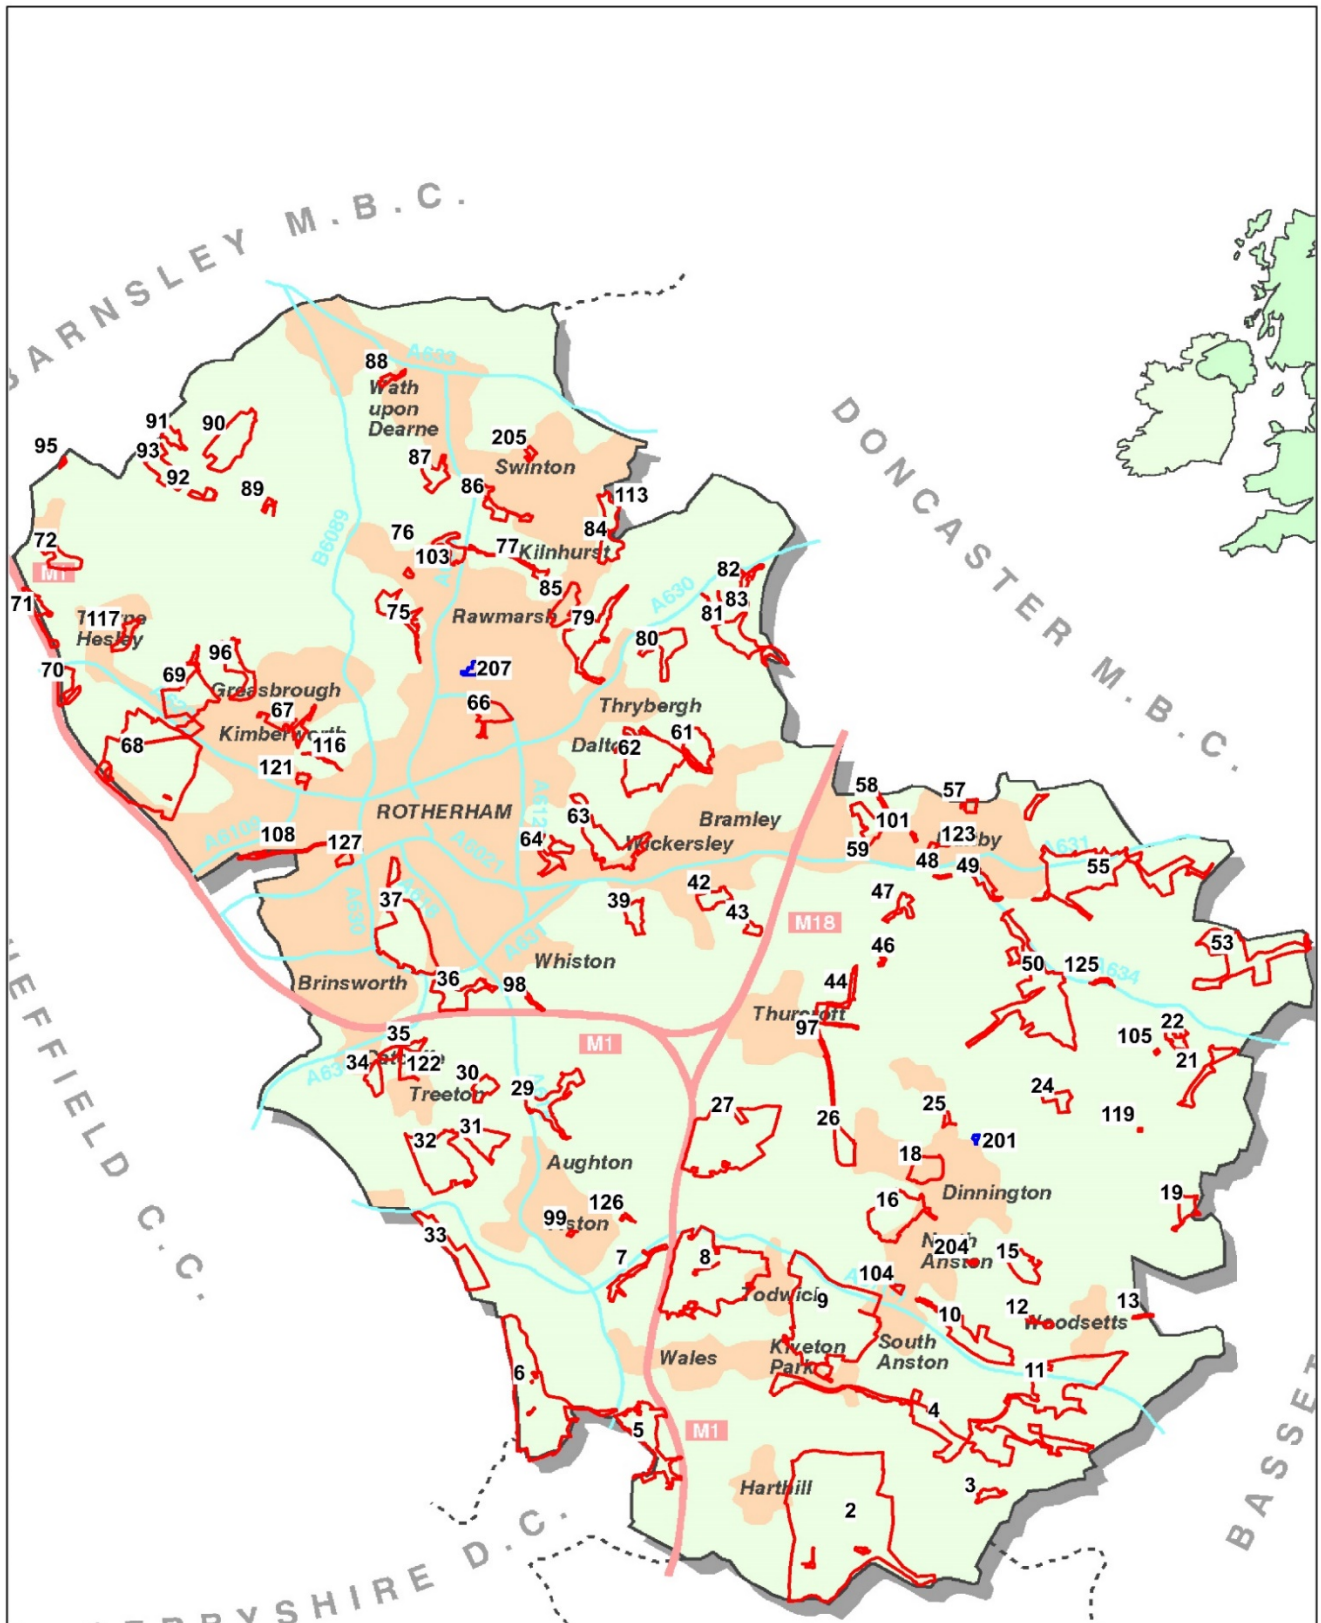

Rotherham Local Wildlife Sites 2024 boundaries  
 Appendix 2 – Local Wildlife Sites Series 2024  
**Appendix 2 Local Wildlife Sites Series 2024**

Reproduced from the Ordnance Survey Mapping with the permission of the Controller of Her Majesty's Stationery Office (C) Crown Copyright. Unauthorised reproduction infringes Crown Copyright RMBC Licence No 100019587

**Key**

- Existing Local Wildlife Sites
- New Local Wildlife Sites 2024

Rotherham Local Wildlife Sites 2024 boundaries

Appendix 2 – Local Wildlife Sites Series 2024

**Key to Rotherham Local Wildlife Sites 2024**

\*New Local Wildlife Sites